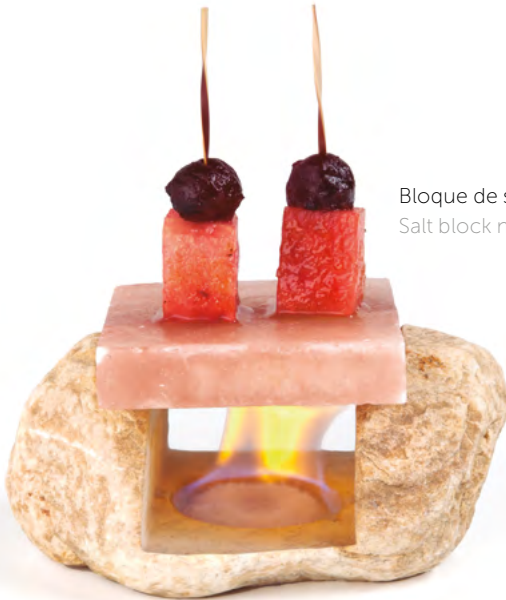

190/0081
Kit Soporte Labo Soup
Test Tube Soup Kit

12.5 x 6 cm
Alt / Height: 3.5 cm

Bloque de sal no incluido
Salt block not included

190/0063
Roca porta conos
Yellow Cones Support

9.5 x 9 cm *
Alt / Height: 7 cm
2 agujeros / holes